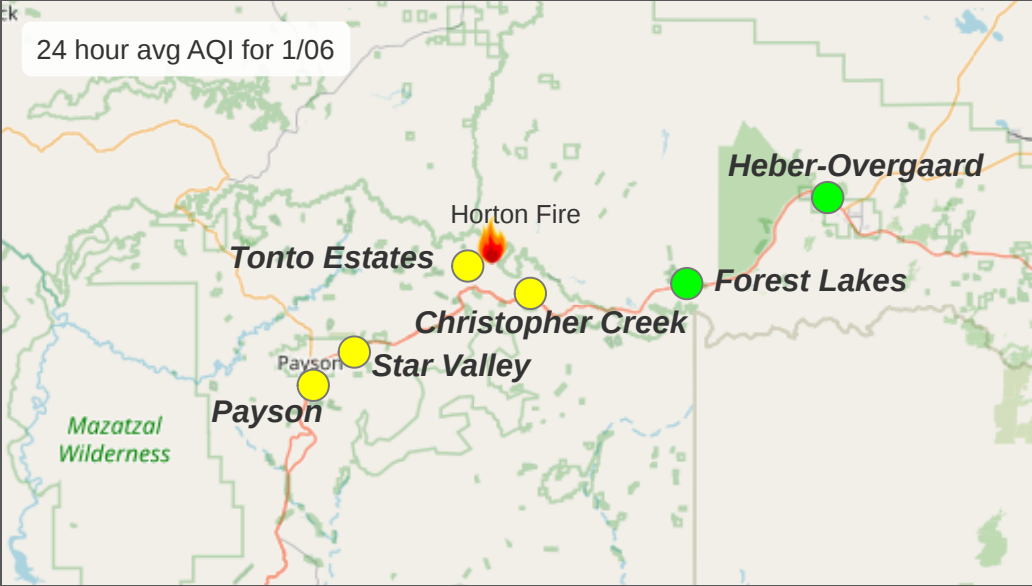

# SMOKE OUTLOOK

## Central Arizona – Horton Fire

1/06 - 1/07

ARA: Yancey Ranspot ARA yancey.d.r.anspot@usda.gov

Issued: 06:53 MST 1/06/25

Interagency Wildland Fire Air Quality Response Program

### FIRE

The Horton fire is currently estimated at 3598 acres and is 17% contained. Fire activity for the Horton fire is expected to remain active.

### SMOKE

This morning, we will see MODERATE smoke in the Payson area that will clear out late in the morning. Smoke that has settled into Tonto Estates, Christopher Creek, Kohl's Ranch, along Hwy 260, Star Valley, and Payson this morning will clear out by 11:00 a.m. Smoke will continue over Hwy 260 just south of the fire site, with smoke continuing to move overhead into Star Valley and Payson. Overnight smoke will drain down the Horton and Tonto Creek drainages, draining to the southwest and south. Heavy overnight smoke impacts are expected to Christopher Creek, Kohls Ranch, Tonto Estates, Hwy 260, with moderate to heavy smoke impacts possible to Star Valley and Payson. Any residual smoke that settles into Tonto Estates, along Hwy 260, Star Valley, and Payson will lift out by 11 am in the morning. Local firepit/fireplace activity tonight may add to the overnight smoke impacts in the Payson area as well. For tomorrow, northeast winds will disperse smoke to the south- southeast in the afternoon. Daytime smoke may disperse over Tonto Estates with moderate impacts, dispersing over Forest Lakes and Heber-Overgaard in the afternoon.